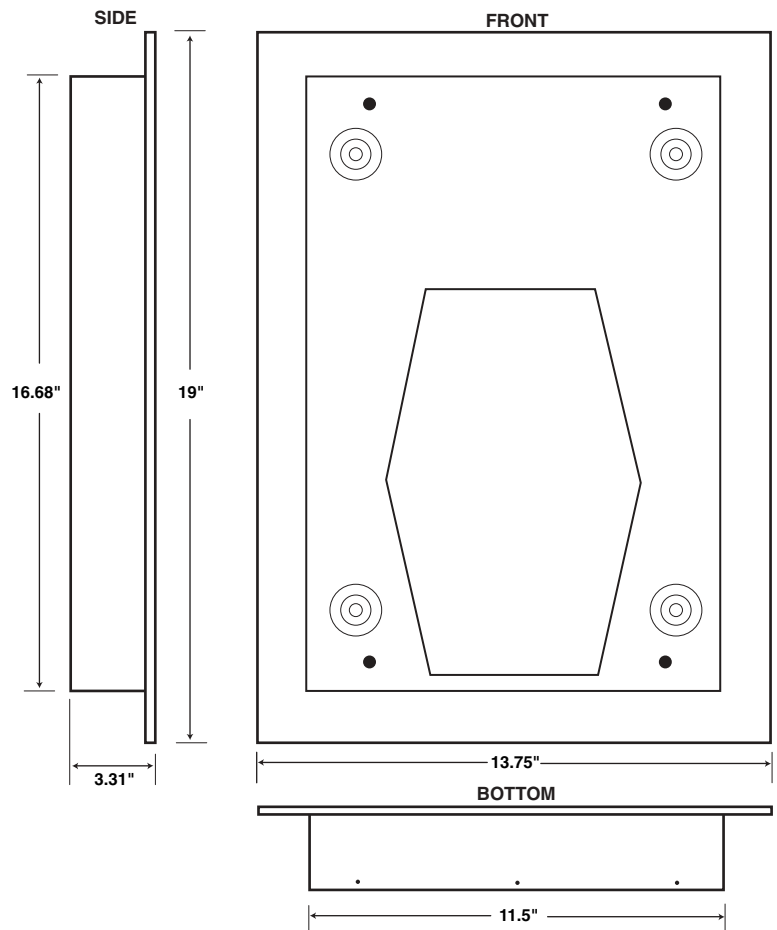

Flush Mount

CHAMBERLAIN

ELITE

845 Larch Ave., Elmhurst, IL 60126-1196
www.chamberlain.com