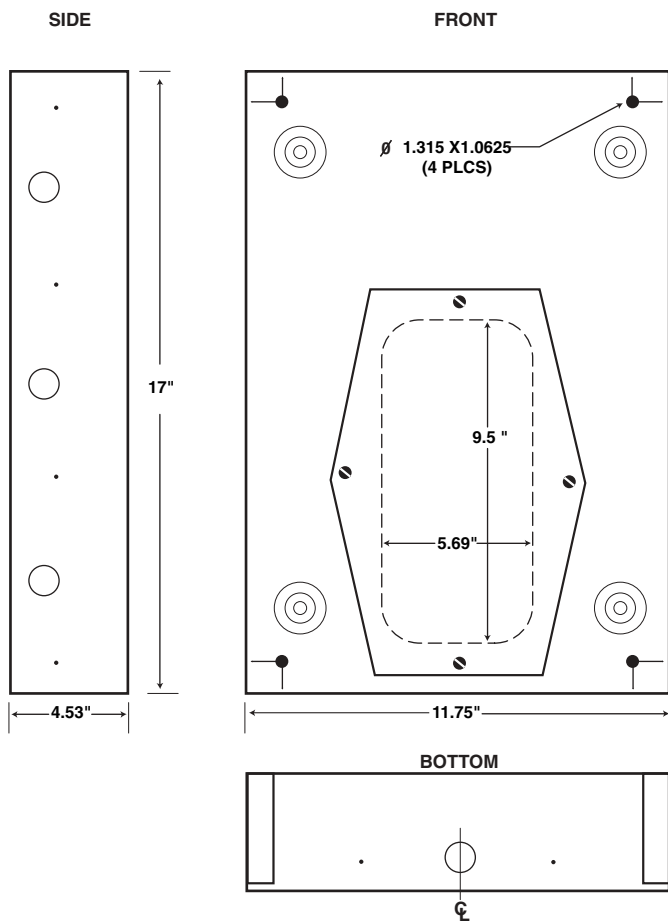

# Dial Code Flush Mount Installation

## Recess Box