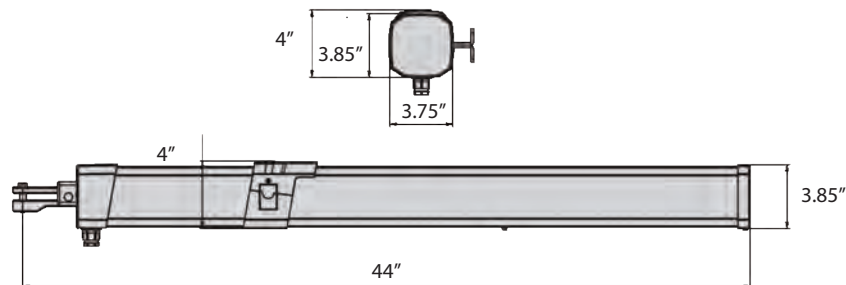

GIUNO ULTRA BT A50 - A 20 UL

24 V

er ready

d-track

U-Link

ecosol

GIUNO ULTRA BT A50 UL – A20 UL

Reference	Name	Description
P935105 00004	Giuno Ultra BT A50 UL	24V hydraulic operator for swinging gates up to 17ft. in length and 1,760lbs. Cycle time 20sec, magnetic limit switches, soft stop, soft start, very intensive use and easy to set up.
P935106 00004	Giuno Ultra BT A20 UL	24V hydraulic operator for swinging gates up to 10ft. in length and 550lbs. Cycle time 20sec, magnetic limit switches, soft stop, soft start, very intensive use and easy to set up.

DIMENSIONS

	Giuno Ultra BT A50 UL – A20 UL
Control unit	Thalia P – Thalia UL
Operator type	Hydraulic for swinging gate
Power supply	24 V
Power input	300 W
Useful rod stroke	15.35"
Maximum angle	110°
Cycle time	20 sec
Type of limit switching	Magnetic with slowdown
Hydraulic Locking	Yes
Release	Key
Frequency of use	Very Intensive
Environmental conditions	From -4F to 140F
Protecting rating	IP 55